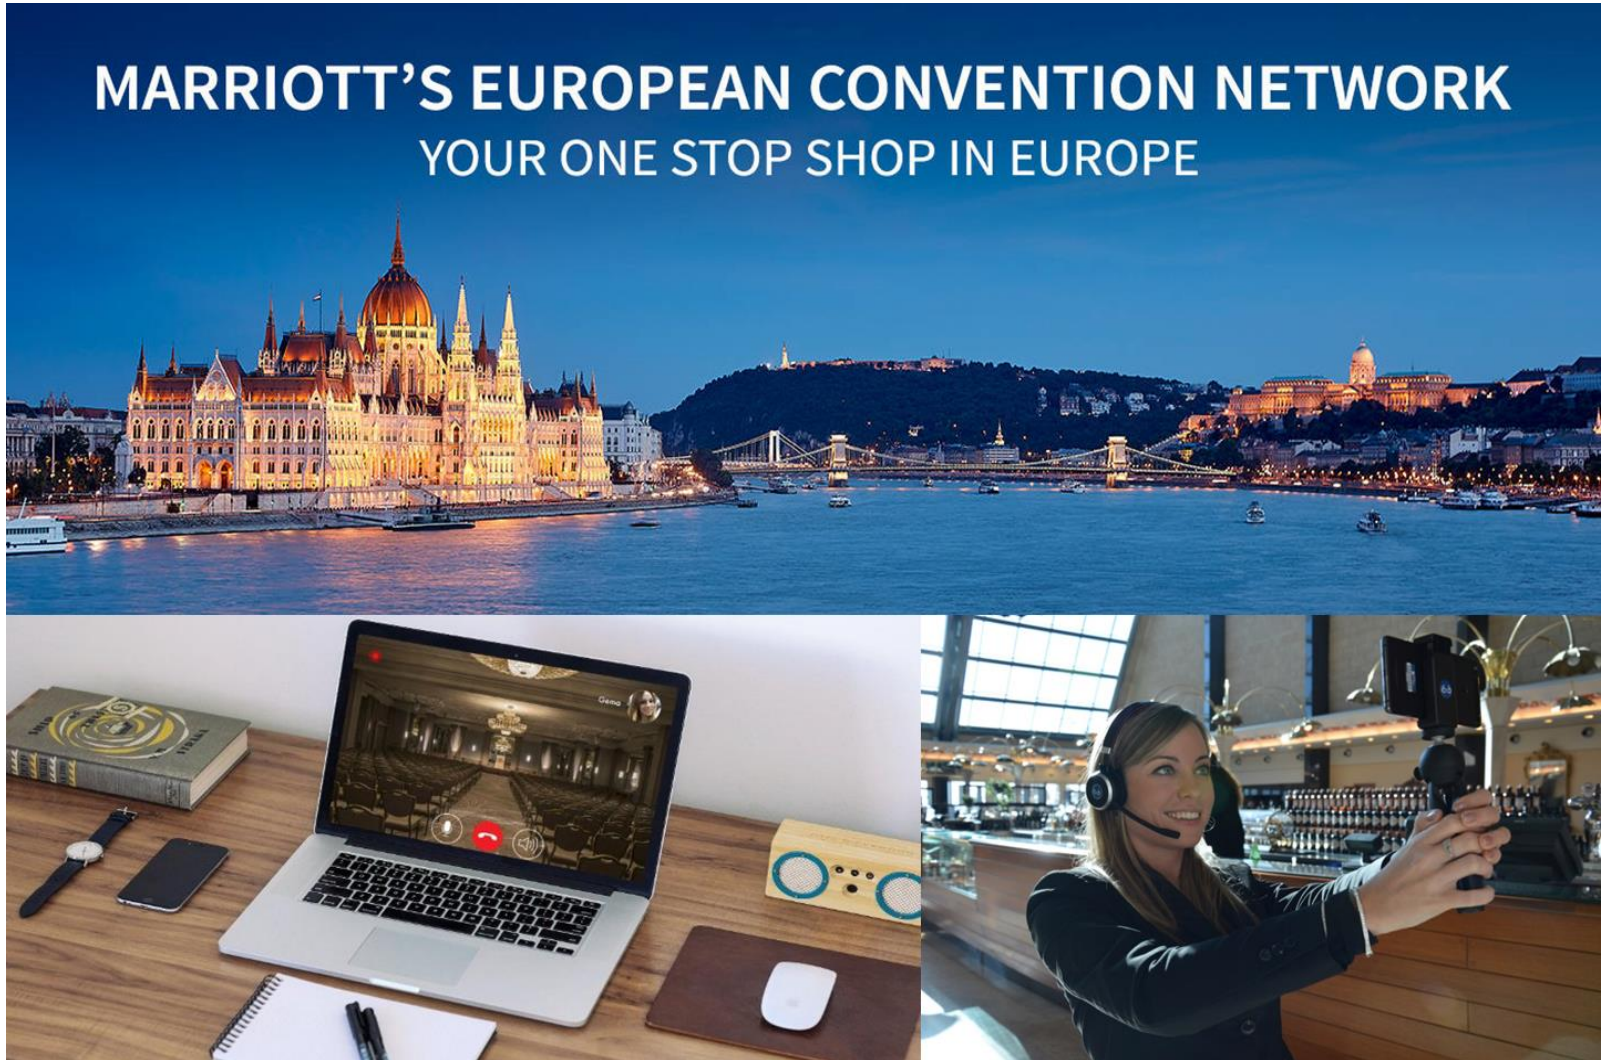

EUROPEAN CONVENTION NETWORK

VIRTUAL SITE INSPECTION

Virtual Site Inspection (VSI) offers the possibility to experience our venue without leaving your office. Follow the link below to connect with our property sales team. Once connected you will be „walked” through the property in real time.

[Book your appointment for a Virtual Site Inspection now!](#)