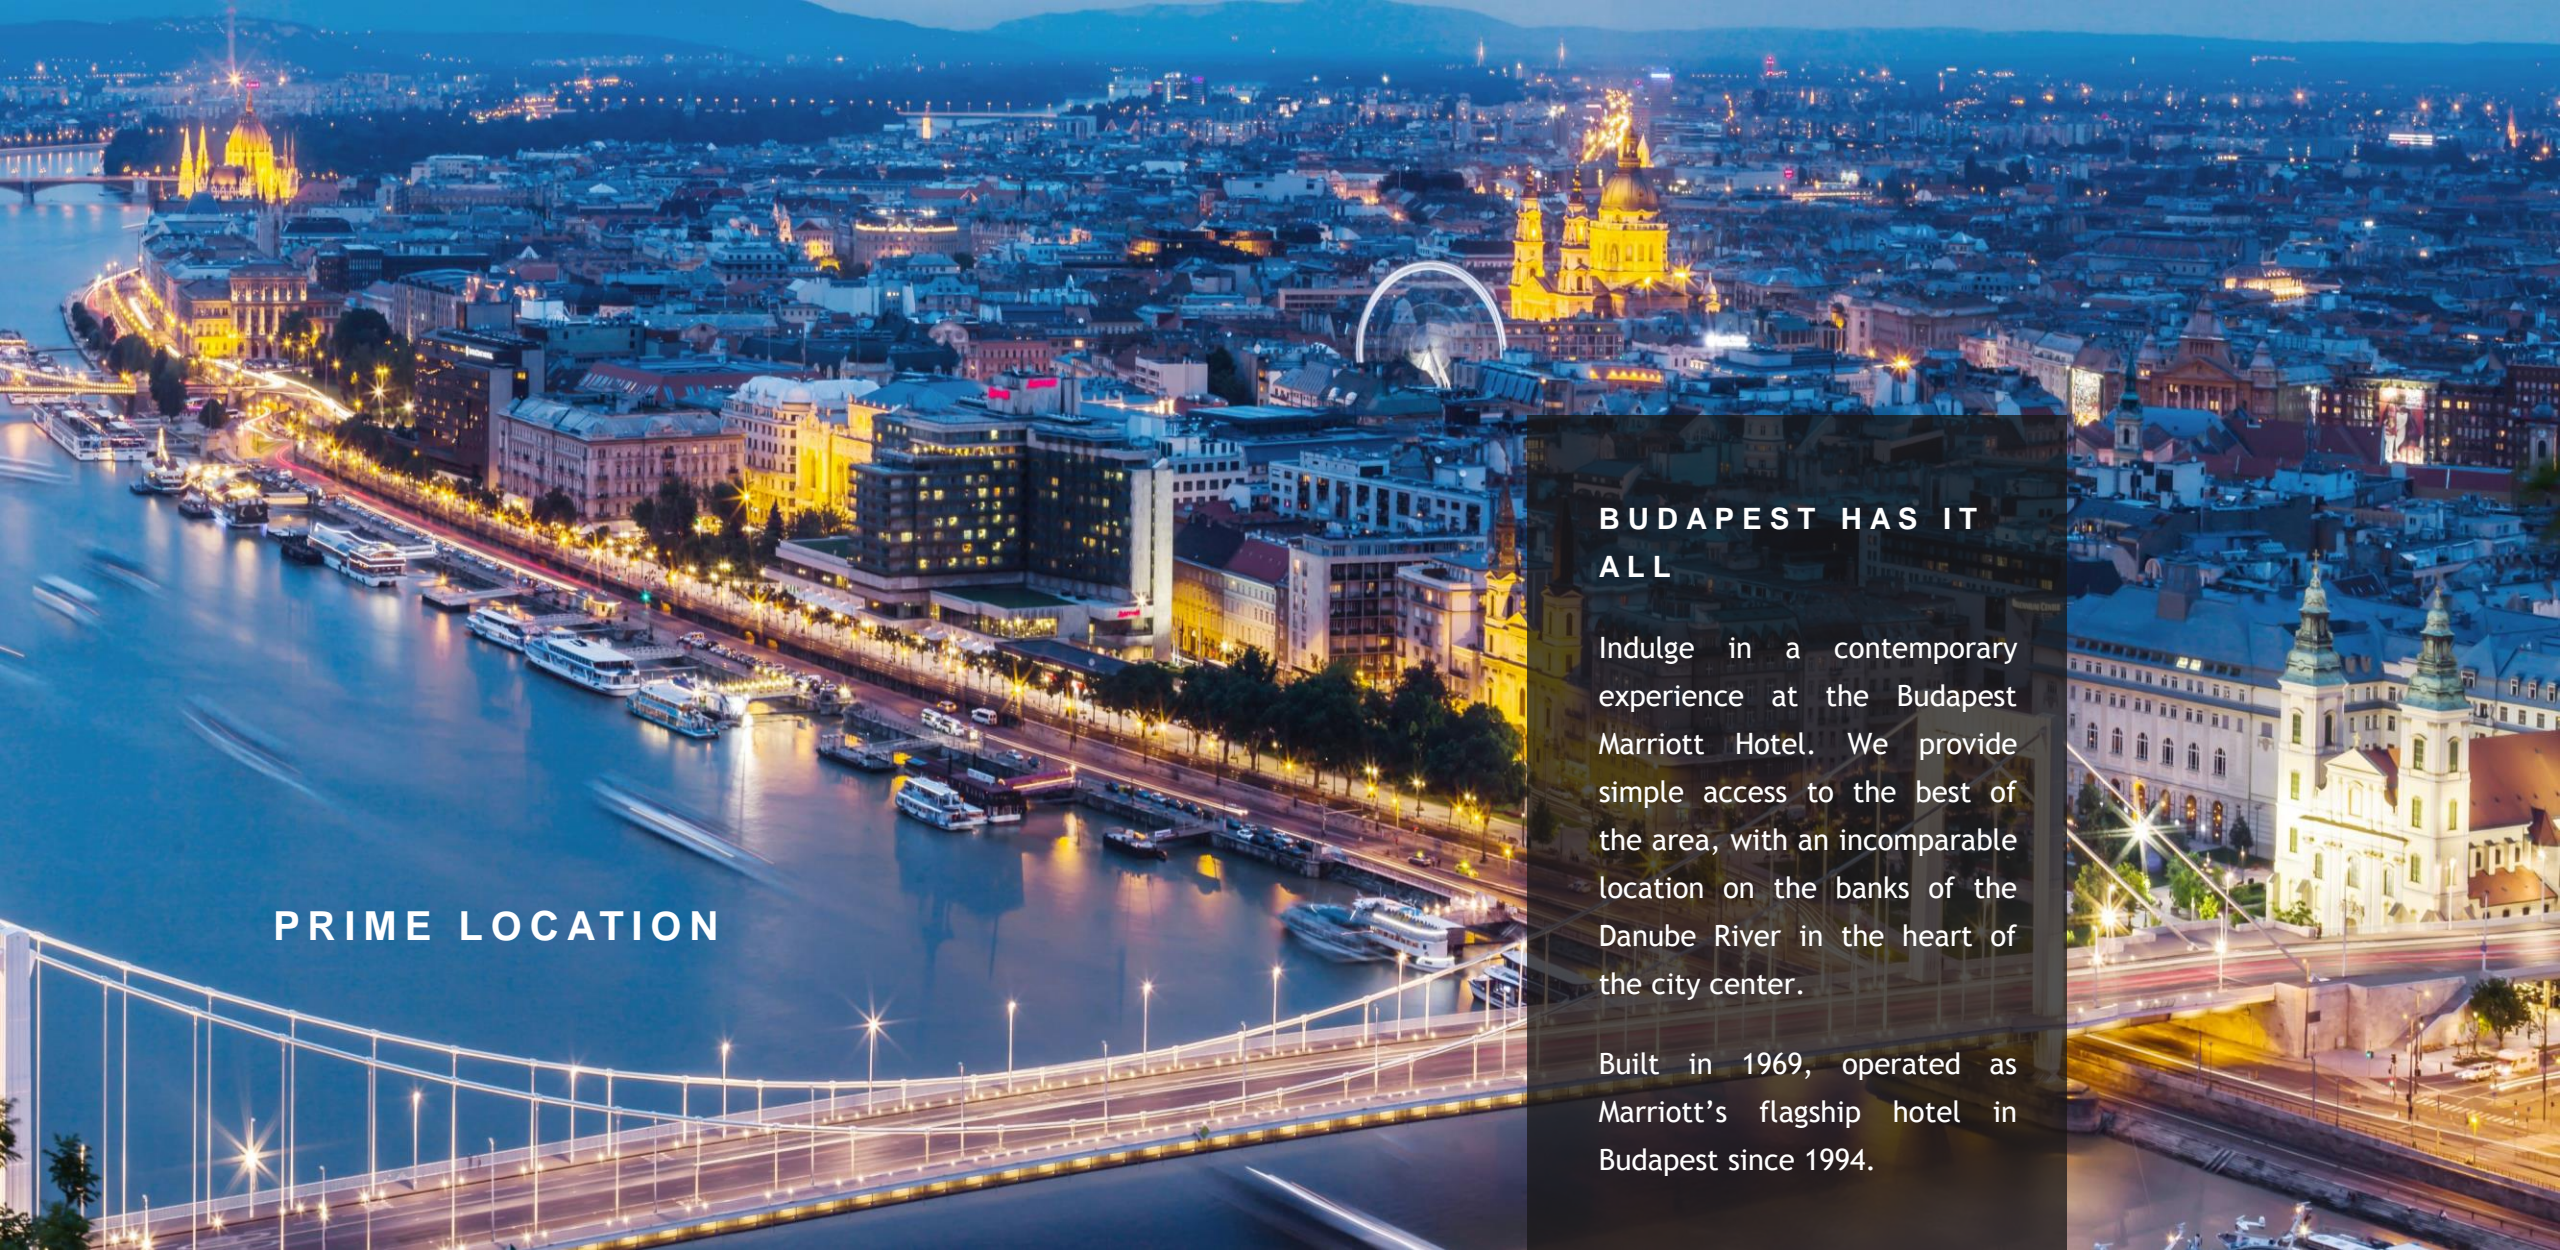

Marriott[®]
INTERNATIONAL

BUDAPEST MARRIOTT

BRILLIANT HOSTING STARTS HERE

MARRIOTT HOTELS IN BUDAPEST

Should it come for business, leisure or long term purposes Marriott offers a wide variety of hotels in Budapest to satisfy all the needs of an experience-minded traveler of our modern age.

**BUDAPEST MARRIOTT
HOTEL**

**COURTYARD BY MARRIOTT
BUDAPEST CITY CENTER**

**MILLENNIUM COURT MARRIOTT
EXECUTIVE APARTMENTS**

PRIME LOCATION

BUDAPEST HAS IT ALL

Indulge in a contemporary experience at the Budapest Marriott Hotel. We provide simple access to the best of the area, with an incomparable location on the banks of the Danube River in the heart of the city center.