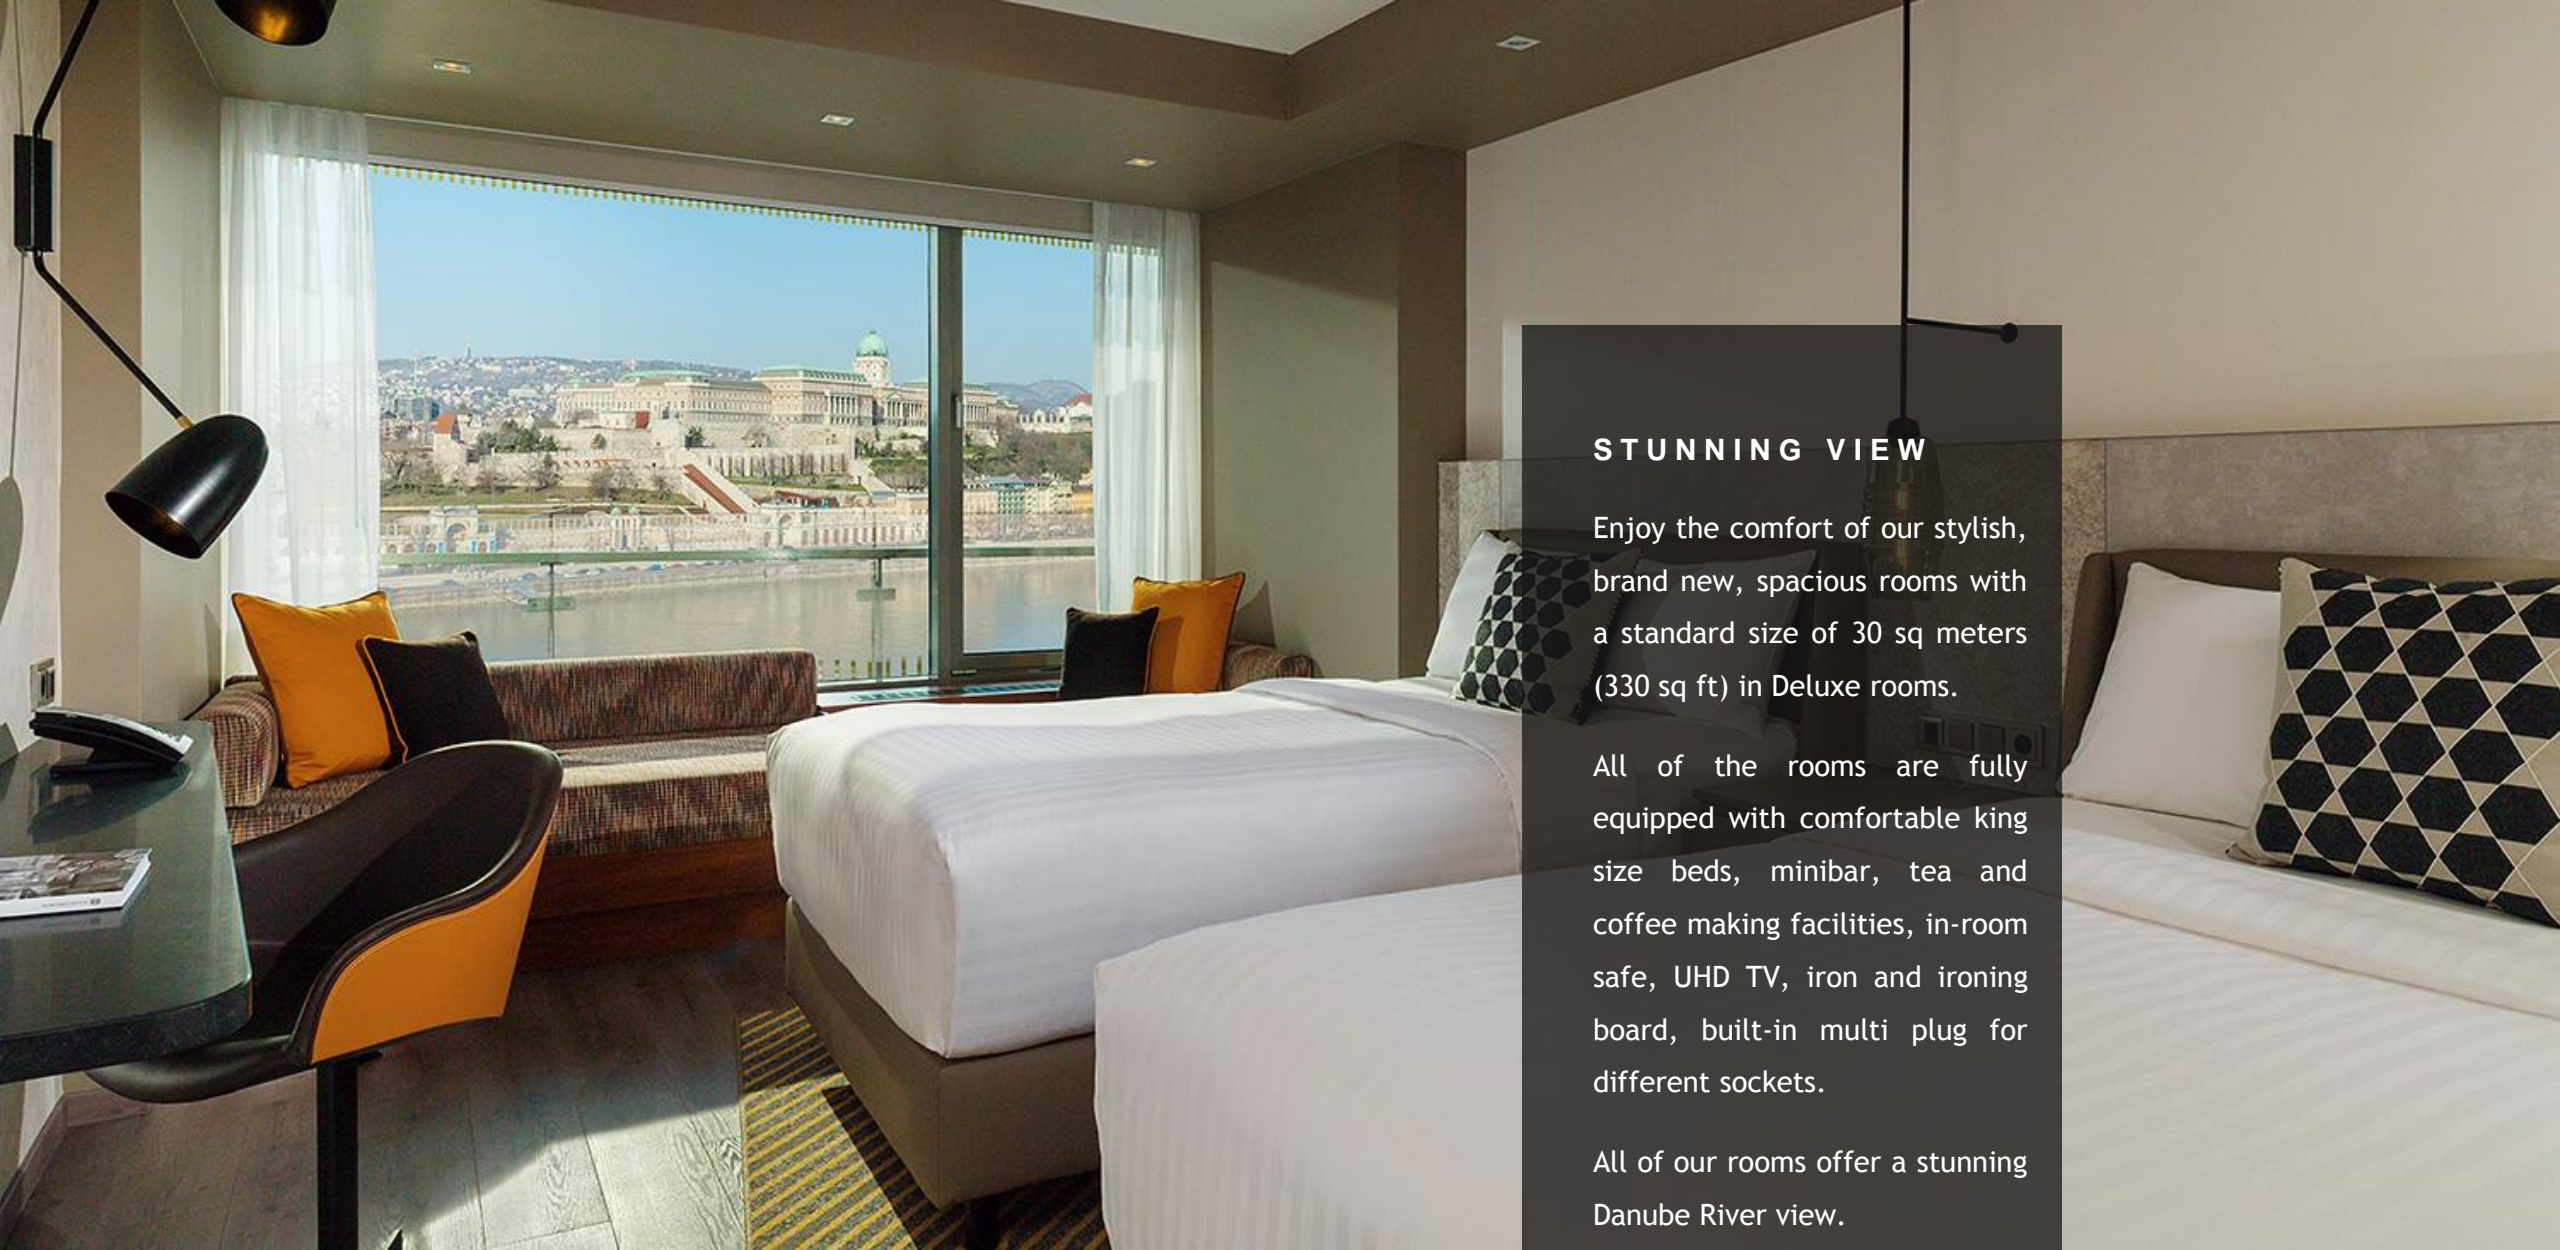

STUNNING VIEW

Enjoy the comfort of our stylish, brand new, spacious rooms with a standard size of 30 sq meters (330 sq ft) in Deluxe rooms.

All of the rooms are fully equipped with comfortable king size beds, minibar, tea and coffee making facilities, in-room safe, UHD TV, iron and ironing board, built-in multi plug for different sockets.

All of our rooms offer a stunning Danube River view.