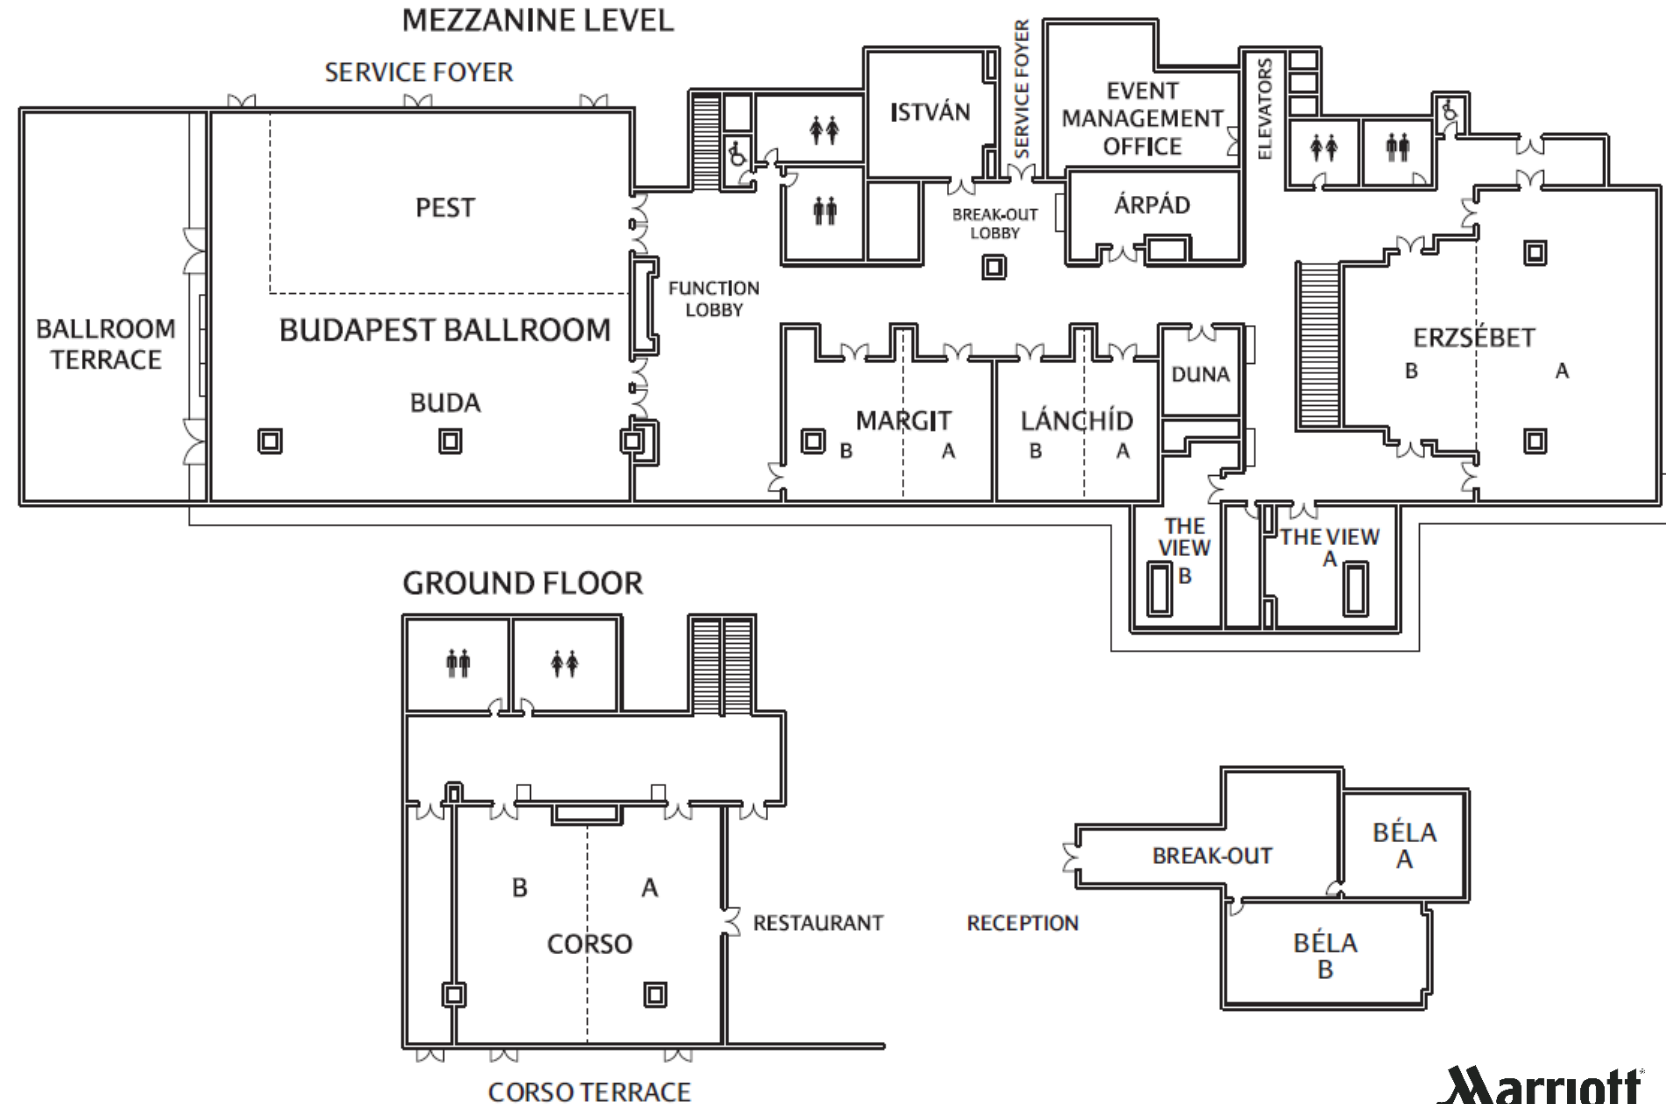

Banquet Floorplan of the Budapest Marriott Hotel

CONFERENCE FACILITIES

INSPIRED BEHIND THE VIEW

One of the city's largest hotel-based meeting venues

17 well-designed meeting rooms

BUDAPEST ballroom can take up 650 people