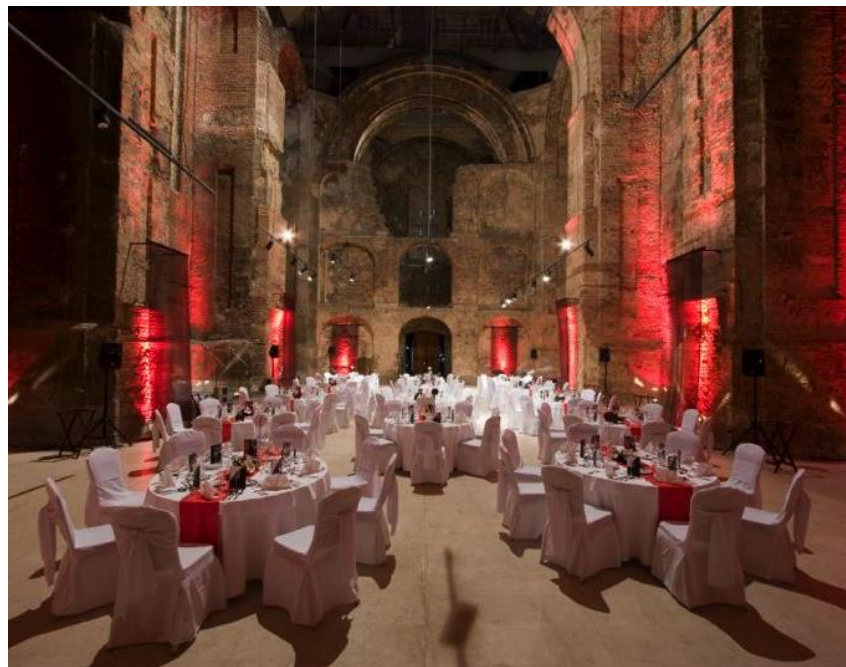

Natural daylight and
magnificent view over the
Danube-river and Gellért hill.

ADVANCED TECHNOLOGY

EVENT IN HAND

Need more chairs? More coffee? Too hot? Too cold?

Instant connection to your Red Coat and easy overview of all requests and issues